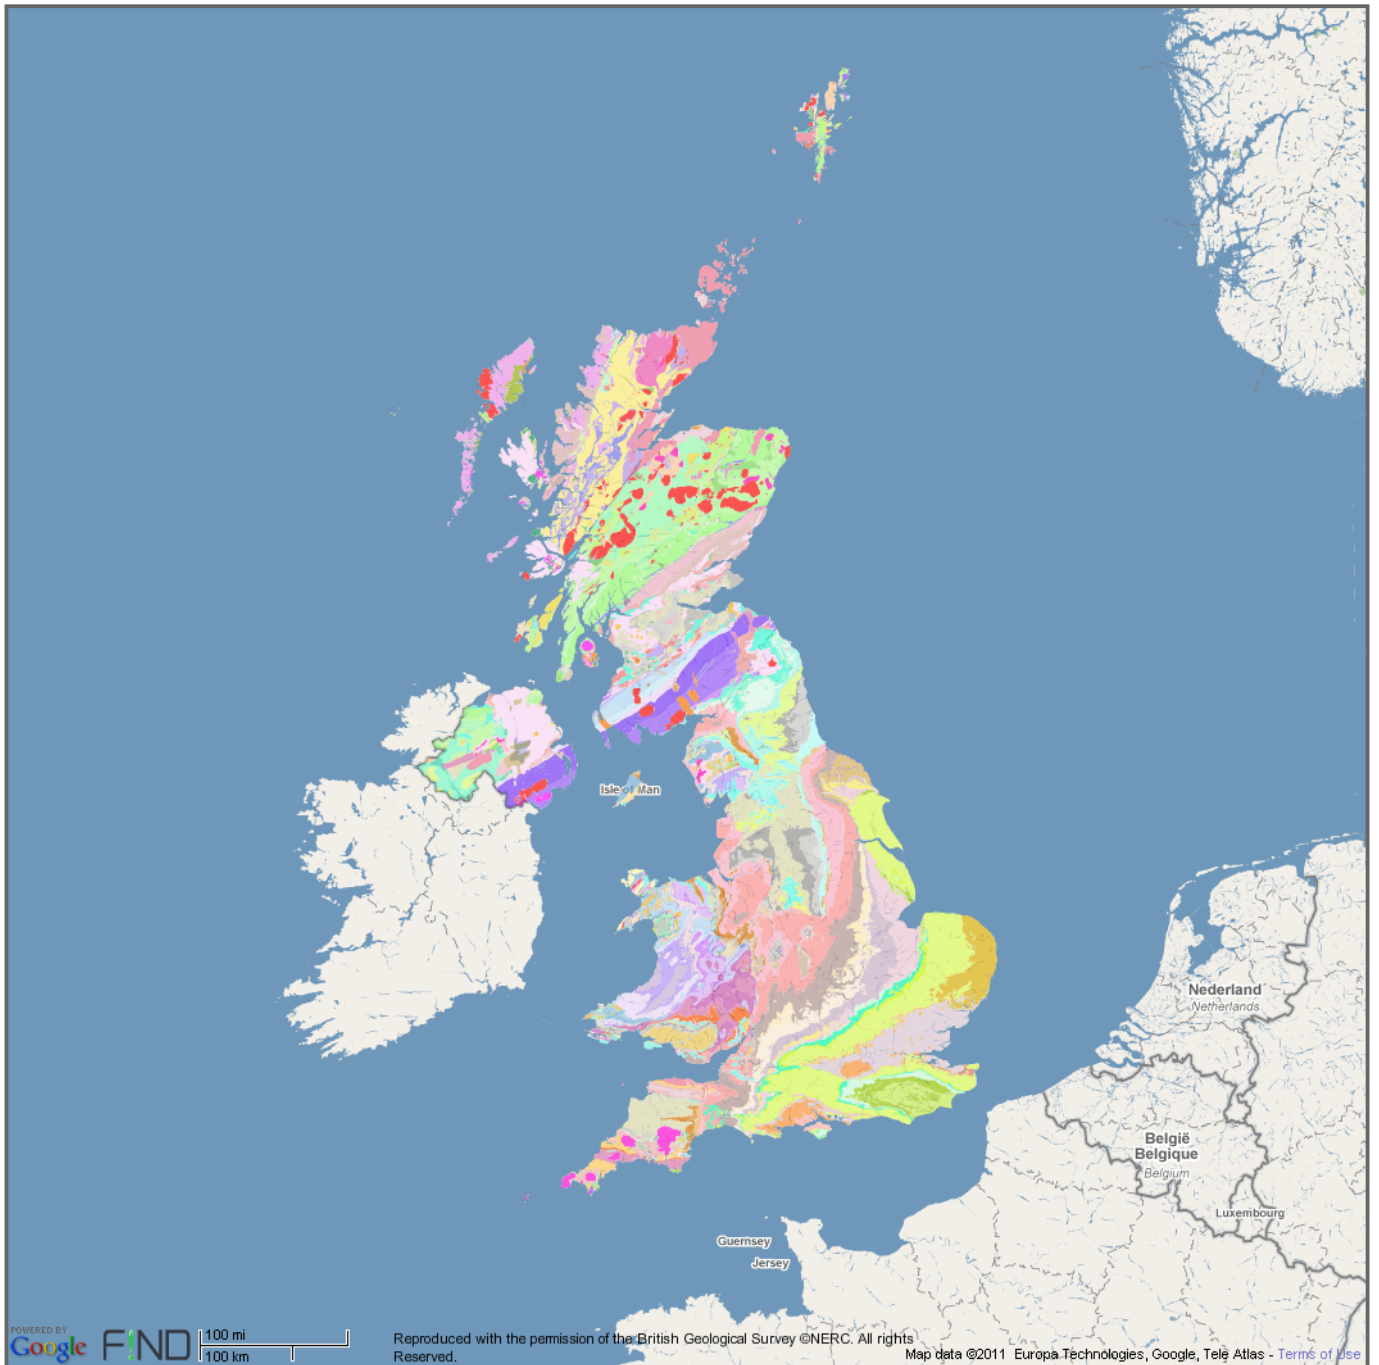

Geology map of the UK

Custom Google Map with detail removed to highlight the Geology of the UK